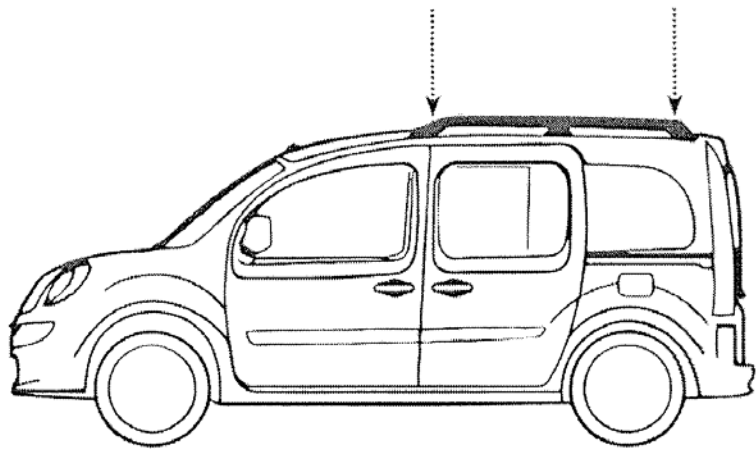

x4

x4

x4

M8 x 35, x2

M8 x 65, x2

Transportstyling | AB Mahol

www.transportstyling.se | info@transportstyling.se | 0520-22 14 80

TRANSPORT
STYLING