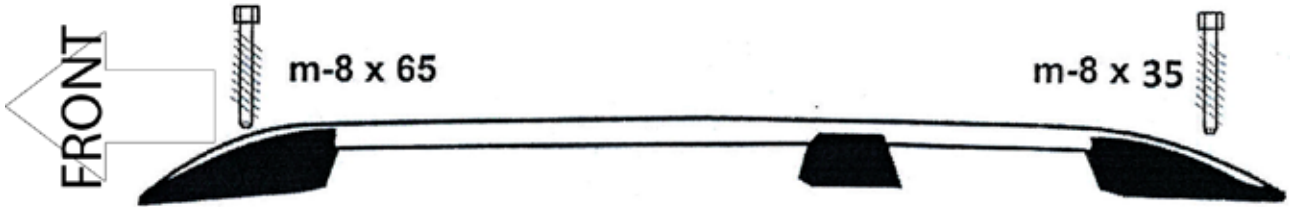

x4

x4

x4

M8 x 35, x2

M8 x 65, x2

Transportstyling | AB Mahol

www.transportstyling.se | info@transportstyling.se | 0520-22 14 80

TRANSPORT
STYLING